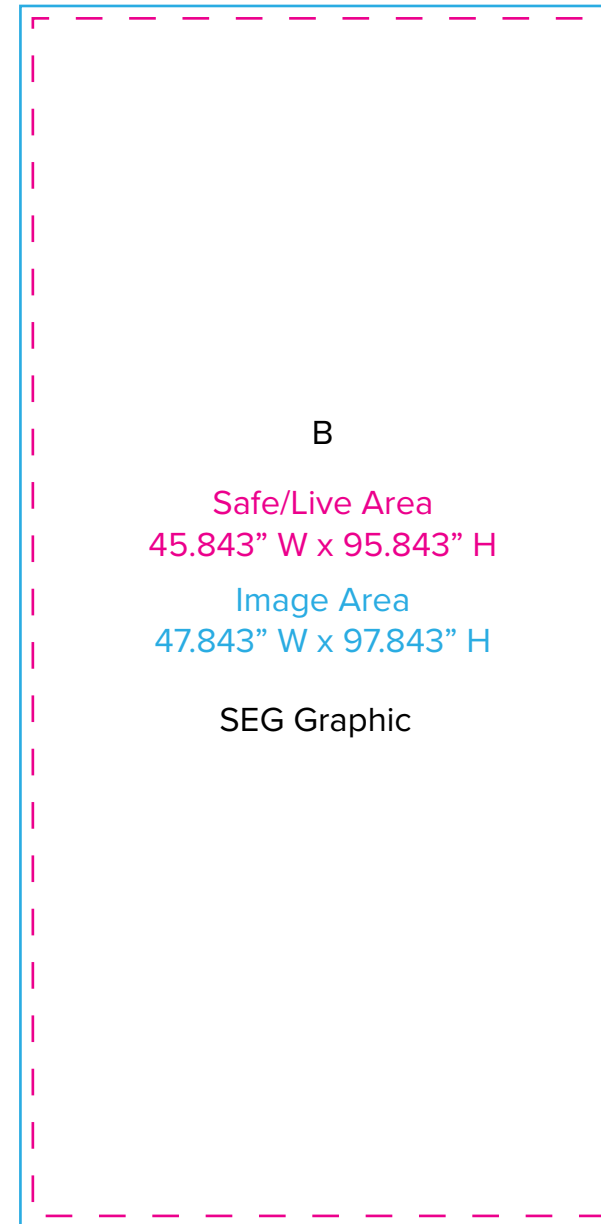

# Graphic Template Lightbox with Shelves

Note: Shelves are adjustable. Height of shelves and resulting graphic obstruction will be determined per order.

NOTE: All Raster Art (jpg, tiff,psd, png, etc.) must be at least 100 dpi at print size.  
Standard kits are often customized. Please check with Customer Service to ensure that this template matches your specific job.