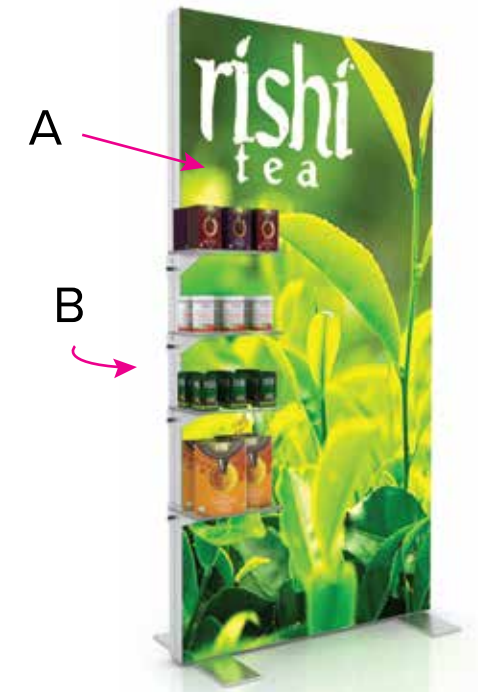

# Graphic Template Lightbox with Shelves

Note: Shelves are adjustable. Height of shelves and resulting graphic obstruction will be determined per order.

NOTE: All Raster Art (jpg, tiff,psd, png, etc.) must be at least 100 dpi at print size.  
Standard kits are often customized. Please check with Customer Service to ensure that this template matches your specific job.